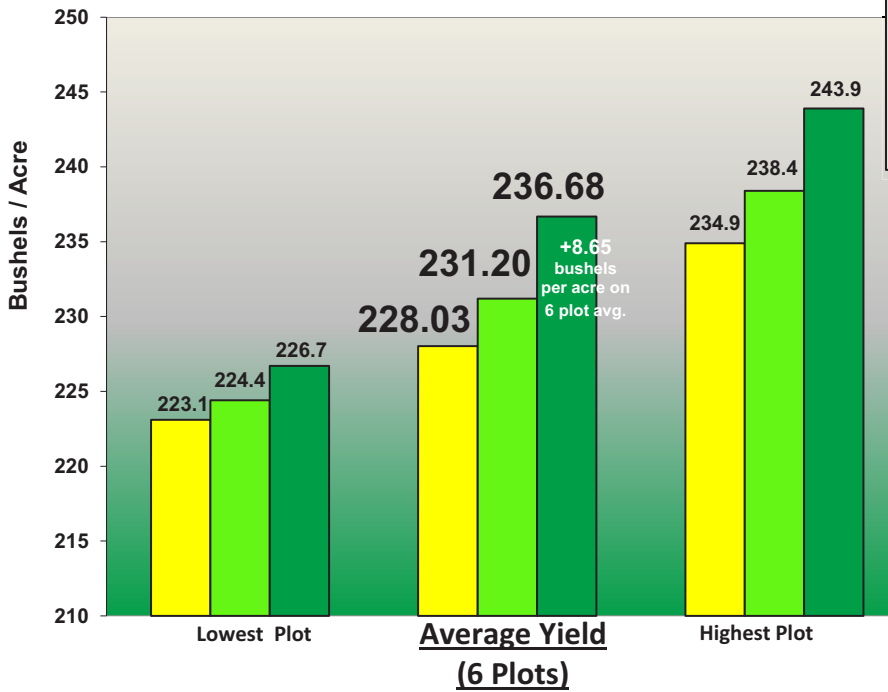

**2015 Corn Yield Response to
Agri-SC® and Glyphosate
in Field Trials at ACRES Research
Cedar Falls, Iowa**

■ Check
■ Agri-SC 2 oz. in Furrow + 6 oz. Broadcast @ V3 w/ Glyphosate
■ Agri-SC 8 oz. @ V3 w/ Glyphosate

Study Director: Dr. Bert Schou
Agri-SC® @ 8 oz. per acre
 Glyphosate @ 1 qt. per acre
 Planted May 9, 2015
 Rate: 38,000 Seeds/Acre
 Pioneer PO636AM
 Emergence May 21, 2015
 Harvested October 13, 2015