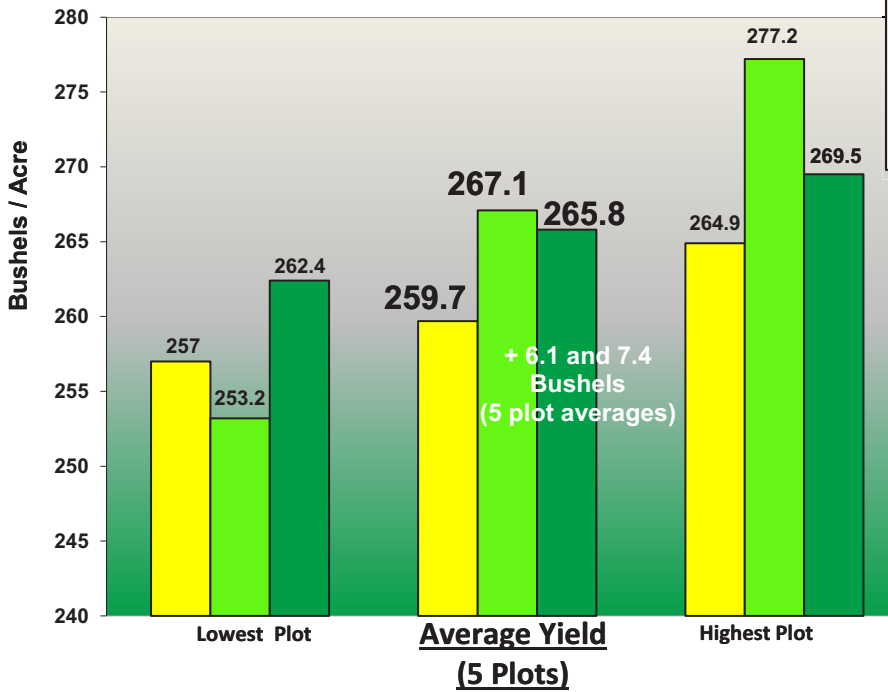

**2016 Corn Yield Response to
Agri-SC® and Glyphosate
in Field Trials at ACRES Research
Cedar Falls, Iowa**

■ Check
■ Agri-SC 6 oz. Broadcast @ V1 w/ Glyphosate + 2 oz. with sidedress N
■ Agri-SC 8 oz. Broadcast

Study Director: Dr. Bert Schou
Agri-SC® @ 8 oz. / 6oz. apps per acre
 w/ 20 Gallons UAN (60# N) @ V1
 Planted May 12, 2016
 Rate: 38,000 Seeds/Acre
 Pioneer PO636AM
 Emergence May 210, 2016
 Harvested October 18, 2016